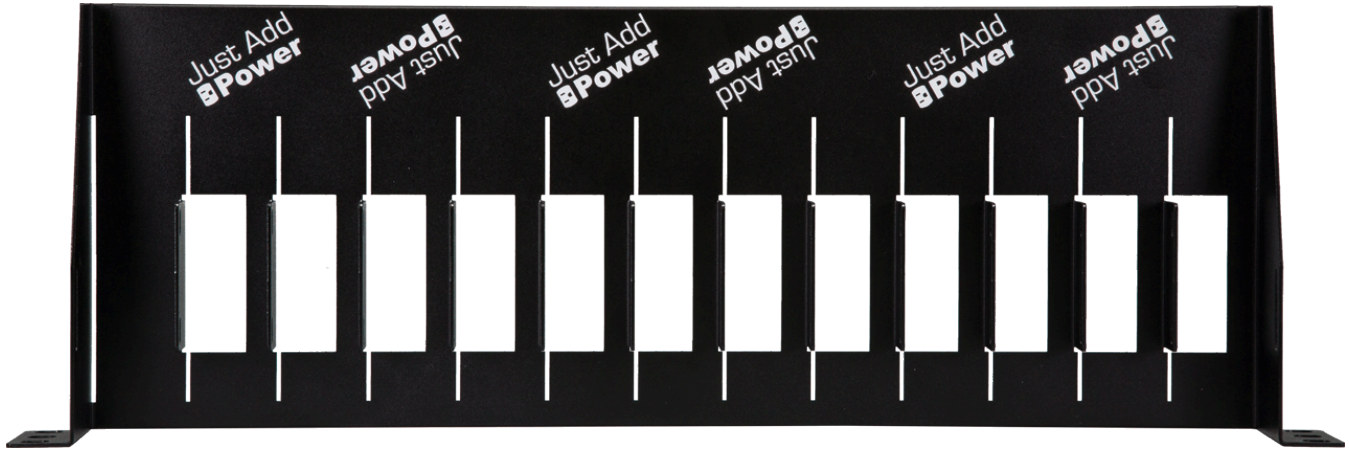

VBS-HDIP-RS1U

RS1U Rack Shelf

Just Add
Power
AV over IP Solutions

Organize Your Shelf

Holds up to 13 Just Add Power standalone units.

The Just Add Power 1-Rack Unit Rack Shelf (RS1U) provides an easy way to mount standalone Just Add Power 2G Omega, 3G Ultra, and MaxColor Transmitters and Receivers in a rack. Just Add Power units in the RS1U will take up between 3-5 RU of space.

Pre-cut slots with separating tabs for ventilation.

Specification

Capacity	13 slots
Overall Dimensions	439 x 44.5 x 159 mm 17" x 1.75" x 6.26" inch (19-inch rack, 1 RU)
Rack Height with Units Installed	3-5 RU
Slot Dimensions	34 x 159mm
Weight	0.91 kg / 2.0 lb

VBS-HDIP-RS1U

RS1U Rack Shelf