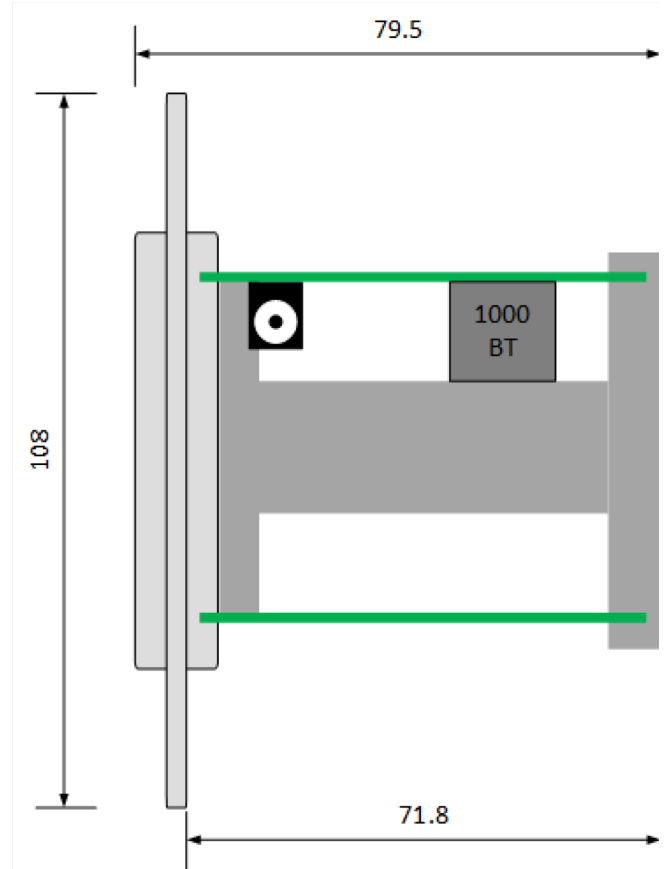

## Front of Device:

## Side of Device:

All measurements in millimeters (mm)

## Specifications

<b>Bandwidth</b>	180-500 Mbps	<b>POE</b>	10 watts maximum
<b>Compliance</b>	HDCP 2.2 RoHS/FCC/CE	<b>Ports</b>	Gigabit Ethernet HDMI In VGA In 3.5mm Line-in Micro-USB 2.0 5.5mm/2.1mm barrel
<b>Dimensions &amp; Weight</b>	108 x 92 x 79.5 mm 4.3" x 3.6" x 3.1" inch 0.09kg / 0.2 lb	<b>Power Supply (not included)</b>	~4.7-23V 5.5mm/2.1mm, Positive tip
<b>Encryption</b>	Hardware-Based AES 256-bit Encryption of network video signal		
<b>Operating Temp</b>	0-60 °C / 32-140 °F		