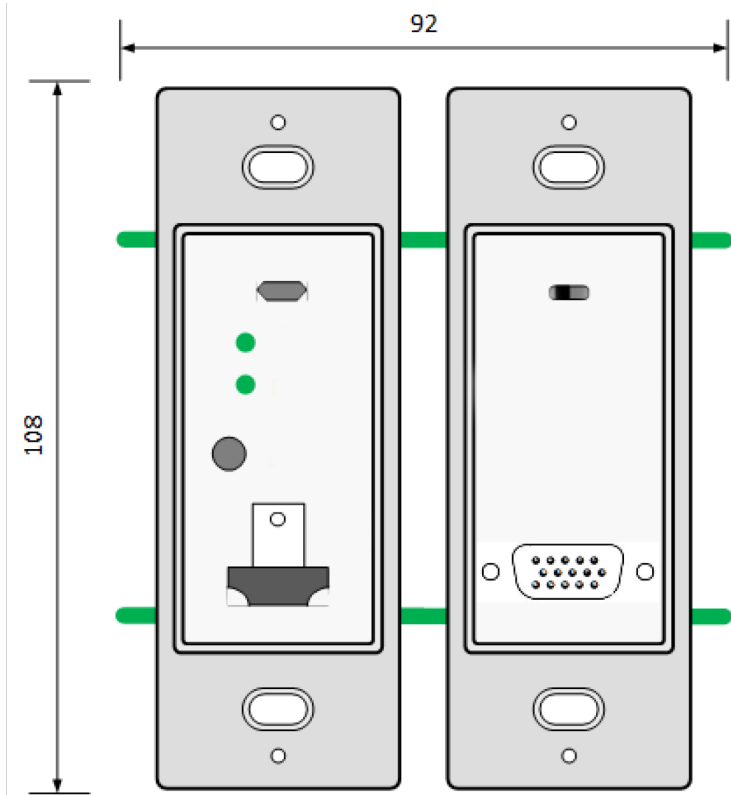

## HDMI, VGA, and All Lossless Audio Supported

The 3G Ultra 717WP2 Wallplate Transmitter fits into a 2-gang construction box and provides HDMI, VGA, and line audio inputs to any Just Add Power video distribution system.

## Side of Device:

All measurements in millimeters (mm)

## Specifications

<b>Bandwidth</b>	180-500 Mbps	<b>POE</b>	10 watts maximum
<b>Compliance</b>	HDCP 2.2 RoHS/FCC/CE	<b>Ports</b>	Gigabit Ethernet HDMI In VGA In 3.5mm Line-in Micro-USB 2.0 5.5mm/2.1mm barrel
<b>Dimensions &amp; Weight</b>	108 x 92 x 79.5 mm 4.3" x 3.6" x 3.1" inch 0.09kg / 0.2 lb	<b>Power Supply (not included)</b>	~4.7-23V 5.5mm/2.1mm, Positive tip
<b>Encryption</b>	Hardware-Based AES 256-bit Encryption of network video signal		
<b>Operating Temp</b>	0-60 °C / 32-140 °F		